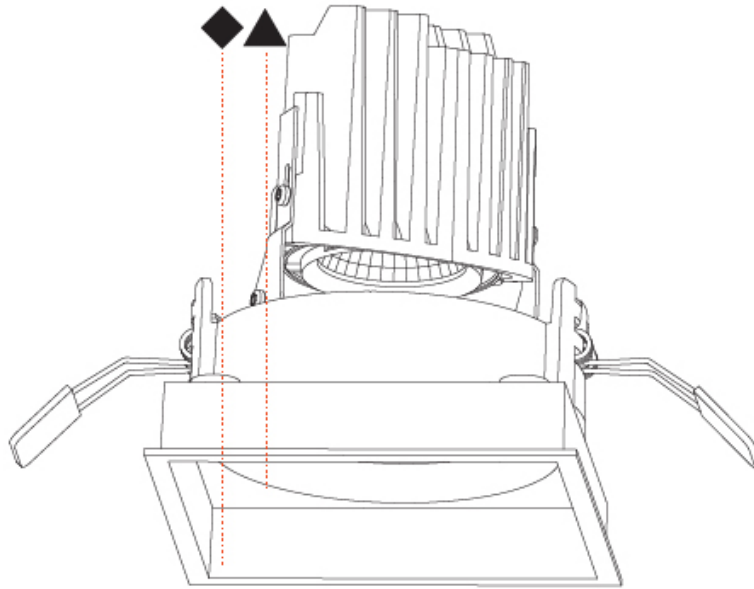

BIONIQ SQUARE ADJUSTABLE RECESSED

A35359-

PROJECT _____

TYPE _____

SPECIFIER _____

QUANTITY _____

DATE _____

A