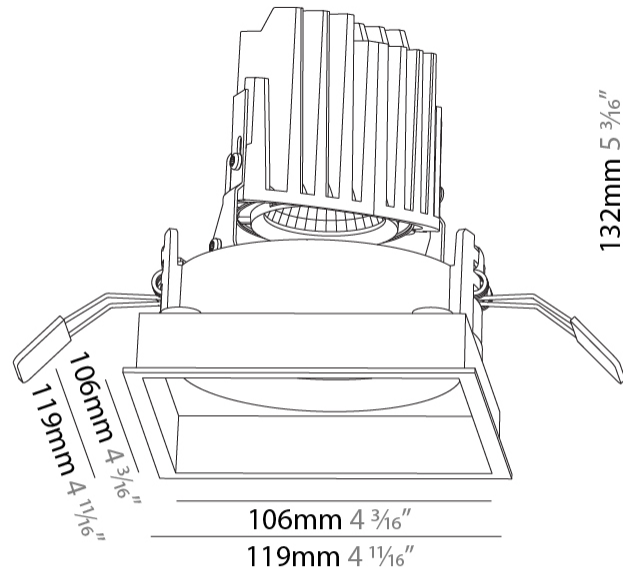

PHYSICAL

Shape: Square
Length (mm): 119
Length (in): 4 ¹¹/₁₆"
Width (mm): 119
Width (in): 4 ¹¹/₁₆"
Depth (mm): 132
Depth (in): 5 ³/₁₆"
Ceiling Thickness (mm): 10 / 12.5 / 15
Ceiling Thickness (in): 3/8 or 1/2 or 9/16
Min. Recessing Depth (mm): 150
Min. Recessing Depth (in): 5 ⁷/₈"
Light Distribution: Adjustable / Downlight
Weight (kg): 0.542
Weight (lbs): 1.2
Fixture Finish: SSR / BKV / CWI / CRY / HAB / LAG / UFT / ITA / RUA / RUR / MIC / FTG / MYG / TWT / LOD / PUS / FRO / FUP / KIA / POP / BLS / SPG / MEY / GOH / GUM / CHC / COM / ABZ / JAG / OBR / MOS / ROR
Fixture Material: Aluminum Die Cast
Cut-out Measurements: 114mm / 4 1/2" x 114mm / 4 1/2"

ELECTRICAL

Lamp Type: LED
Input Wattage (W): 16.5
Total Output Wattage (W): 14
Dimming: Tri-Mode (Non-Dimming and Phase Dimming (120Vac only) and 0-10V Dimming)
Driver Included: No
Driver Location: Recessed Housing
Driver Type: Constant Current - Universal
Driver Class: Class 2
Housing: See components
Input Voltage (V): 120 - 277
Constant Current (MA): 500

LED

Number of LEDs: 1
Color Temperature (°K): 2700 / 3000 / 3500 / 4000
Max. Delivered Lumen (lm): 940 / 980 / 1029 / 1050
Nominal Lumen (lm): 1386 / 1438 / 1511 / 1542
CRI: >90 CRI
Lamp Life (hrs): 50000

OPTICAL

Reflector°: 20 / 40 / 60
Adjustability: Rotational 355°; Tilt 30°

RATINGS AND CERTIFICATIONS

Certified By: Certified for North American Standards
IP rating: IP20